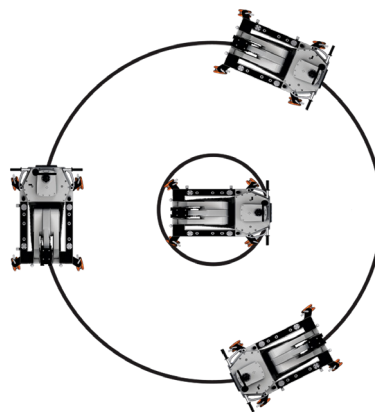

Vertical moves are smooth and repeatable with starts and stops.

Super Falcon II accessorized

SPECIFICATIONS

Dolly Weight (kg)	149
Length (cm)	(A) 116
Min Width (cm)	(B) 52
Max Width (cm) <small>(with wheels fully open)</small>	(C) 88
Min Height (cm)	(D) 43
Max Height (cm)	(E) 113
Arm Travel (cm)	(F) 70
Power supply (v)	220V/110V (on demand)
Usable track gauge (cm)	62
Lifting weight capacity on the arm (kg)	60
Precharge pressure (Bar)	90
Max working pressure (Bar)	180
Max lifts per system charge	6
Crab	✓
Round	✓
Conventional	✓
Battery powered	no

STEERING MODES AND SPECIAL FEATURES

CONVENTIONAL

Rear wheels rotate 360°, while the front wheels stay locked in place.

CRAB

Front and rear wheels rotate 360° in unison.

ROUND

Front and rear wheels rotate 360° in synchrony, allowing the dolly to turn around itself and forming a perfect circle.

This dolly is equipped with modern bi-component wheels: this feature ensures usability on tracks and on smooth or rough surfaces.

On demand, it can be also equipped with pneumatic wheels.

Our new flow regulating valve provides an incredibly precise and smooth arm movement, while the new steering lock allows perfect straight movements even when you are not using tracks.

ACCESSORIES

BASIC SET

Accessories:

Basic set of accessories

Code	Description
100011	Euromount (bazooka attachment)
100015	Adjustable Seat
100014	Pump-boom arm handle
110016/L	Side board (Left)
110016/R	Side board (Right)
110017	Front board
100018	Steering column
100019	Power supply cable