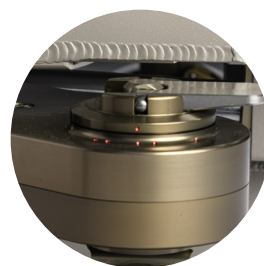

About Super Falcon II:

Super Falcon II is Cinetech's answer to the industry standards for camera dollies. Tested thoroughly in order to ensure precise and effortless movements, this model is incredibly sturdy and reliable thanks to the high-quality materials and our experience in the field.

Vertical moves are smooth and repeatable with starts and stops.

Super Falcon II accessorized