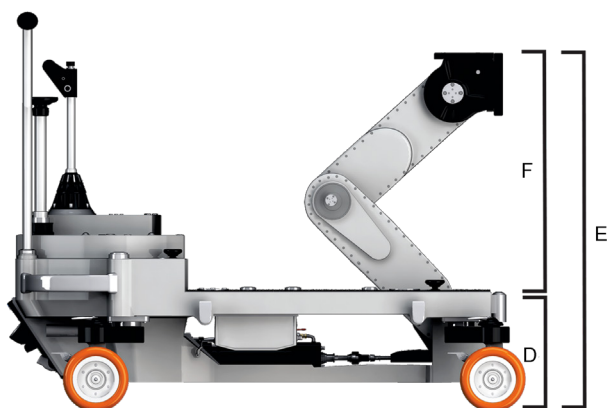

Vertical moves are smooth and repeatable with starts and stops.

Super Falcon II accessorized

SPECIFICATIONS

Dolly Weight (kg)	149
Length (cm)	(A) 116
Min Width (cm)	(B) 52
Max Width (cm) <small>(with wheels fully open)</small>	(C) 88
Min Height (cm)	(D) 43
Max Height (cm)	(E) 113
Arm Travel (cm)	(F) 70
Power supply (v)	220V/110V (on demand)
Usable track gauge (cm)	62
Lifting weight capacity on the arm (kg)	60
Precharge pressure (Bar)	90
Max working pressure (Bar)	180
Max lifts per system charge	6
Crab	✓
Round	✓
Conventional	✓
Battery powered	no

STEERING MODES AND SPECIAL FEATURES

CONVENTIONAL

Rear wheels rotate 360°, while the front wheels stay locked in place.

CRAB

Front and rear wheels rotate 360° in unison.

ROUND

Front and rear wheels rotate 360° in synchrony, allowing the dolly to turn around itself and forming a perfect circle.

This dolly is equipped with modern bi-component wheels: this feature ensures usability on tracks and on smooth or rough surfaces.

On demand, it can be also equipped with pneumatic wheels.

Our new flow regulating valve provides an incredibly precise and smooth arm movement, while the new steering lock allows perfect straight movements even when you are not using tracks.

ACCESSORIES

BASIC SET

Accessories:

Basic set of accessories

Code	Description
100011	Euromount (bazooka attachment)
100015	Adjustable Seat
100014	Pump-boom arm handle
110016/L	Side board (Left)
110016/R	Side board (Right)
110017	Front board
100018	Steering column
100019	Power supply cable