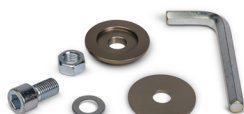

Extra accessories

Code	Description
100001	4-way Leveling Head
100002	6" Camera Riser
100003	12" Camera Riser
100004	Bolt & washer set
100005/CR	90° Accessory Plate dove's tail attachment
100005/CRG	90° Accessory Plate dove's tail attachment turnstyle
100005/CRG. BZK	90° Accessory Plate on Euromount
100006	Seat Riser
100007	Push Bar
100009	Solid+pneumatic wheel
100009/Q	Quick attachment pneumatic wheel
100010	Long camera extention
100012	Short camera extention
100016	Universal wheels mixed hardness
100021	Low position leveling head
100022	Leveling head maxi
100023/100	Off/set ball adapter 100 mm
100023/150	Off/set ball adapter 150 mm
110101	Central board
110102	Lifting bar
110103	Kit low board
160012	Adapter for camera riser or LHM or LCE or SCE

ACCESSORIES

EXTRA

100001

100002

100003

100004

100005/CR

100005/CRG

100005/CRG.BZK

100006

Accessories:

Basic set of accessories

Code	Description
100011	Euromount (bazooka attachment)
100015	Adjustable Seat
100014	Pump-boom arm handle
110016/L	Side board (Left)
110016/R	Side board (Right)
110017	Front board
100018	Steering column
100019	Power supply cable

Extra accessories

Code	Description
100001	4-way Leveling Head
100002	6" Camera Riser
100003	12" Camera Riser
100004	Bolt & washer set
100005/CR	90° Accessory Plate dove's tail attachment
100005/CRG	90° Accessory Plate dove's tail attachment turnstyle
100005/CRG.BZK	90° Accessory Plate on Euromount
100006	Seat Riser
100007	Push Bar
100009	Solid+pneumatic wheel
100009/Q	Quick attachment pneumatic wheel
100010	Long camera extention
100012	Short camera extention
100016	Universal wheels mixed hardness
100021	Low position leveling head
100022	Leveling head maxi
100023/100	Off/set ball adapter 100 mm
100023/150	Off/set ball adapter 150 mm
110101	Central board
110102	Lifting bar
110103	Kit low board
160012	Adapter for camera riser or LHM or LCE or SCE