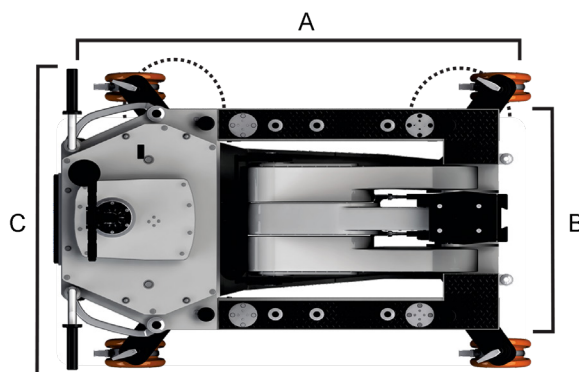

Vertical moves are smooth and repeatable with starts and stops.

Super Falcon II accessorized

SPECIFICATIONS

Dolly Weight (kg)	149
Length (cm)	(A) 116
Min Width (cm)	(B) 52
Max Width (cm) <small>(with wheels fully open)</small>	(C) 88
Min Height (cm)	(D) 43
Max Height (cm)	(E) 113
Arm Travel (cm)	(F) 70
Power supply (v)	220V/110V (on demand)
Usable track gauge (cm)	62
Lifting weight capacity on the arm (kg)	60
Precharge pressure (Bar)	90
Max working pressure (Bar)	180
Max lifts per system charge	6
Crab	✓
Round	✓
Conventional	✓
Battery powered	no

STEERING MODES AND SPECIAL FEATURES

CONVENTIONAL

Rear wheels rotate 360°, while the front wheels stay locked in place.

CRAB

Front and rear wheels rotate 360° in unison.

ROUND

Front and rear wheels rotate 360° in synchrony, allowing the dolly to turn around itself and forming a perfect circle.

This dolly is equipped with modern bi-component wheels: this feature ensures usability on tracks and on smooth or rough surfaces.

On demand, it can be also equipped with pneumatic wheels.

Our new flow regulating valve provides an incredibly precise and smooth arm movement, while the new steering lock allows perfect straight movements even when you are not using tracks.