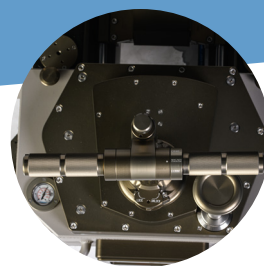

SUPER FALCON II

Cinotech
Italiana srl

About Super Falcon II:

Super Falcon II is Cinetech's answer to the industry standards for camera dollies. Tested thoroughly in order to ensure precise and effortless movements, this model is incredibly sturdy and reliable thanks to the high-quality materials and our experience in the field.

Vertical moves are smooth and repeatable with starts and stops.

Super Falcon II accessorized

SPECIFICATIONS

Dolly Weight (kg)	149
Length (cm)	(A) 116
Min Width (cm)	(B) 52
Max Width (cm) <small>(with wheels fully open)</small>	(C) 88
Min Height (cm)	(D) 43
Max Height (cm)	(E) 113
Arm Travel (cm)	(F) 70
Power supply (v)	220V/110V (on demand)
Usable track gauge (cm)	62
Lifting weight capacity on the arm (kg)	60
Precharge pressure (Bar)	90
Max working pressure (Bar)	180
Max lifts per system charge	6
Crab	✓
Round	✓
Conventional	✓
Battery powered	no

This dolly is equipped with modern bi-component wheels: this feature ensures usability on tracks and on smooth or rough surfaces.

On demand, it can be also equipped with pneumatic wheels.

Our new flow regulating valve provides an incredibly precise and smooth arm movement, while the new steering lock allows perfect straight movements even when you are not using tracks.