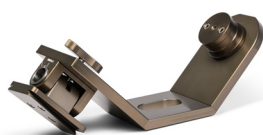

Extra accessories

Code	Description
100001	4-way Leveling Head
100002	6" Camera Riser
100003	12" Camera Riser
100004	Bolt & washer set
100005/CR	90° Accessory Plate dove's tail attachment
100005/CRG	90° Accessory Plate dove's tail attachment turnstyle
100005/CRG. BZK	90° Accessory Plate on Euromount
100006	Seat Riser
100007	Push Bar
100009	Solid+pneumatic wheel
100009/Q	Quick attachment pneumatic wheel
100010	Long camera extention
100012	Short camera extention
100016	Universal wheels mixed hardness
100021	Low position leveling head
100022	Leveling head maxi
100023/100	Off/set ball adapter 100 mm
100023/150	Off/set ball adapter 150 mm
110101	Central board
110102	Lifting bar
110103	Kit low board
160012	Adapter for camera riser or LHM or LCE or SCE

ACCESSORIES

EXTRA

100001

100002

100003

100004

100005/CR

100005/CRG

100005/CRG.BZK

100006

Accessories:

Basic set of accessories

Code	Description
100011	Euromount (bazooka attachment)
100015	Adjustable Seat
100014	Pump-boom arm handle
110016/L	Side board (Left)
110016/R	Side board (Right)
110017	Front board
100018	Steering column
100019	Power supply cable

Extra accessories

Code	Description
100001	4-way Leveling Head
100002	6" Camera Riser
100003	12" Camera Riser
100004	Bolt & washer set
100005/CR	90° Accessory Plate dove's tail attachment
100005/CRG	90° Accessory Plate dove's tail attachment turnstyle
100005/CRG.BZK	90° Accessory Plate on Euromount
100006	Seat Riser
100007	Push Bar
100009	Solid+pneumatic wheel
100009/Q	Quick attachment pneumatic wheel
100010	Long camera extention
100012	Short camera extention
100016	Universal wheels mixed hardness
100021	Low position leveling head
100022	Leveling head maxi
100023/100	Off/set ball adapter 100 mm
100023/150	Off/set ball adapter 150 mm
110101	Central board
110102	Lifting bar
110103	Kit low board
160012	Adapter for camera riser or LHM or LCE or SCE