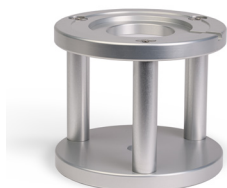

ACCESSORIES

EXTRA

100001

100002

100003

100004

100005/CR

100005/CRG

100005/CRG.BZK

100006

Accessories:

Basic set of accessories

Code	Description
100011	Euromount (bazooka attachment)
100015	Adjustable Seat
100014	Pump-boom arm handle
110016/L	Side board (Left)
110016/R	Side board (Right)
110017	Front board
100018	Steering column
100019	Power supply cable

Extra accessories

Code	Description
100001	4-way Leveling Head
100002	6" Camera Riser
100003	12" Camera Riser
100004	Bolt & washer set
100005/CR	90° Accessory Plate dove's tail attachment
100005/CRG	90° Accessory Plate dove's tail attachment turnstyle
100005/CRG.BZK	90° Accessory Plate on Euromount
100006	Seat Riser
100007	Push Bar
100009	Solid+pneumatic wheel
100009/Q	Quick attachment pneumatic wheel
100010	Long camera extention
100012	Short camera extention
100016	Universal wheels mixed hardness
100021	Low position leveling head
100022	Leveling head maxi
100023/100	Off/set ball adapter 100 mm
100023/150	Off/set ball adapter 150 mm
110101	Central board
110102	Lifting bar
110103	Kit low board
160012	Adapter for camera riser or LHM or LCE or SCE